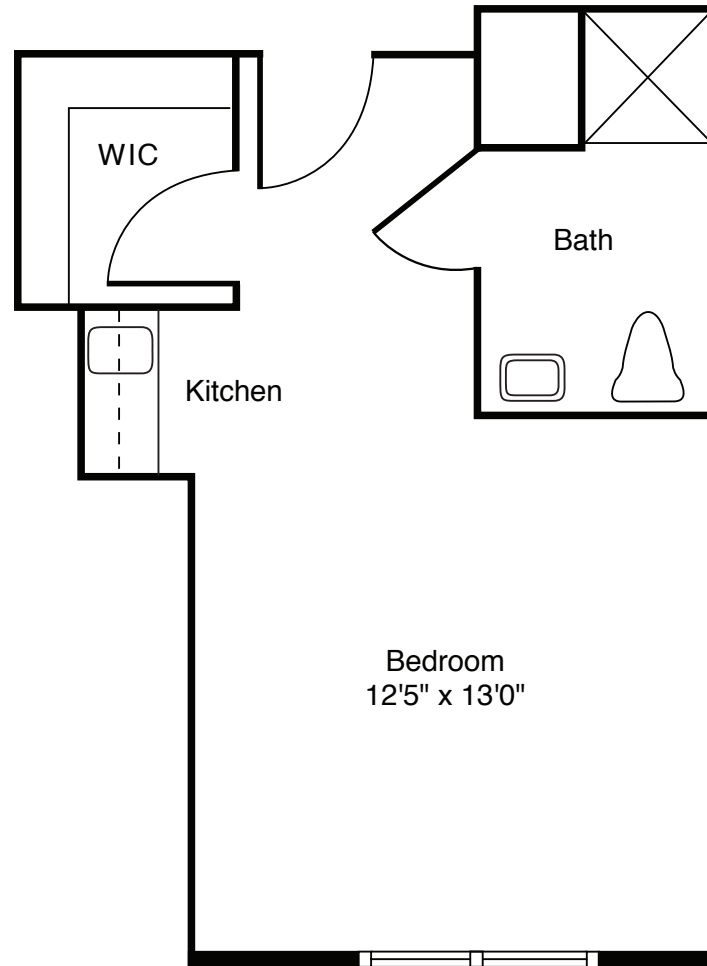

# Studio Suite

**A SPRINGPOINT COMMUNITY**

333 Elmwood Avenue • Maplewood, New Jersey 07040 • (877) 319.9856 • [www.winchestergardens.com](http://www.winchestergardens.com)

*Floor plan subject to change without notice.*