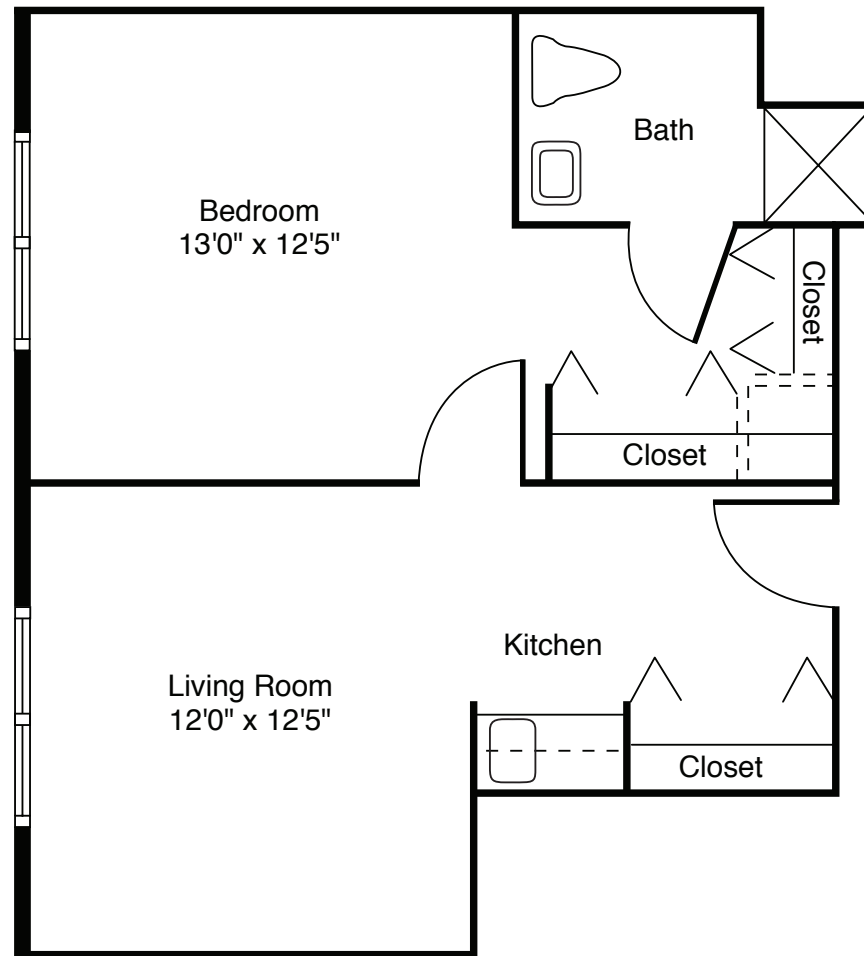

# One Bedroom Suite

**A SPRINGPOINT COMMUNITY**

333 Elmwood Avenue • Maplewood, New Jersey 07040 • (877) 319.9856 • [www.winchestergardens.com](http://www.winchestergardens.com)

*Floor plan subject to change without notice.*