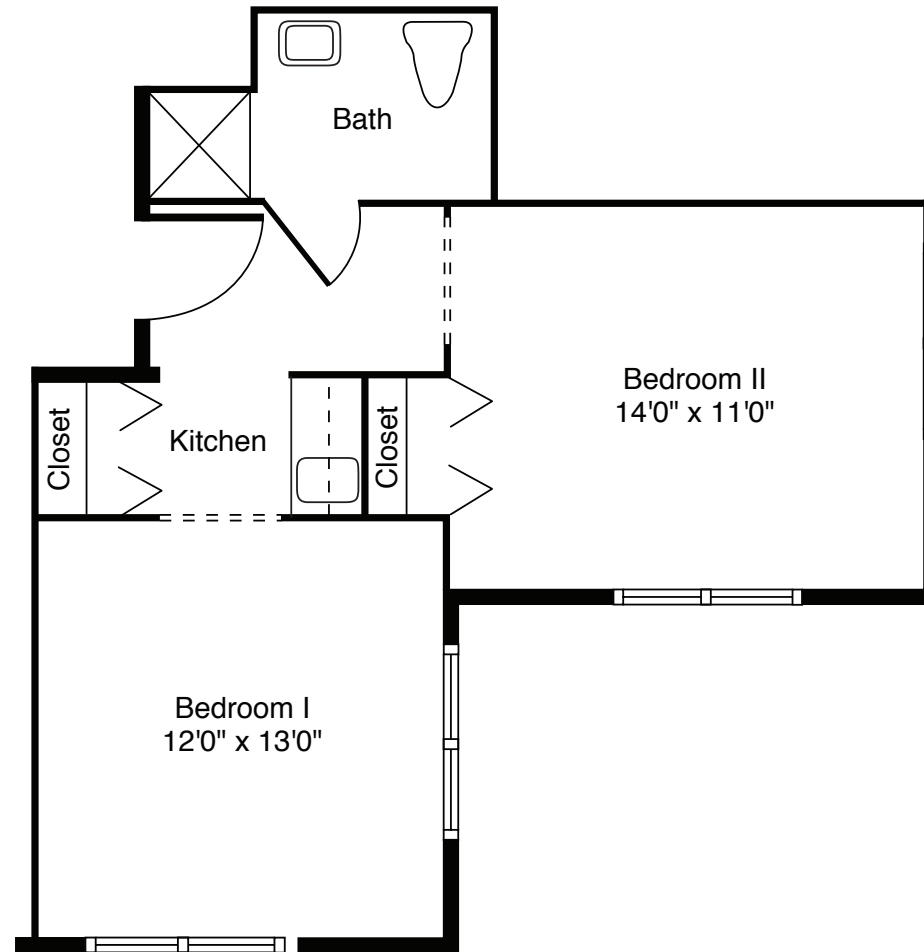

Companion Suite

A SPRINGPOINT COMMUNITY

333 Elmwood Avenue • Maplewood, New Jersey 07040 • (877) 319.9856 • www.winchestergardens.com

Floor plan subject to change without notice.